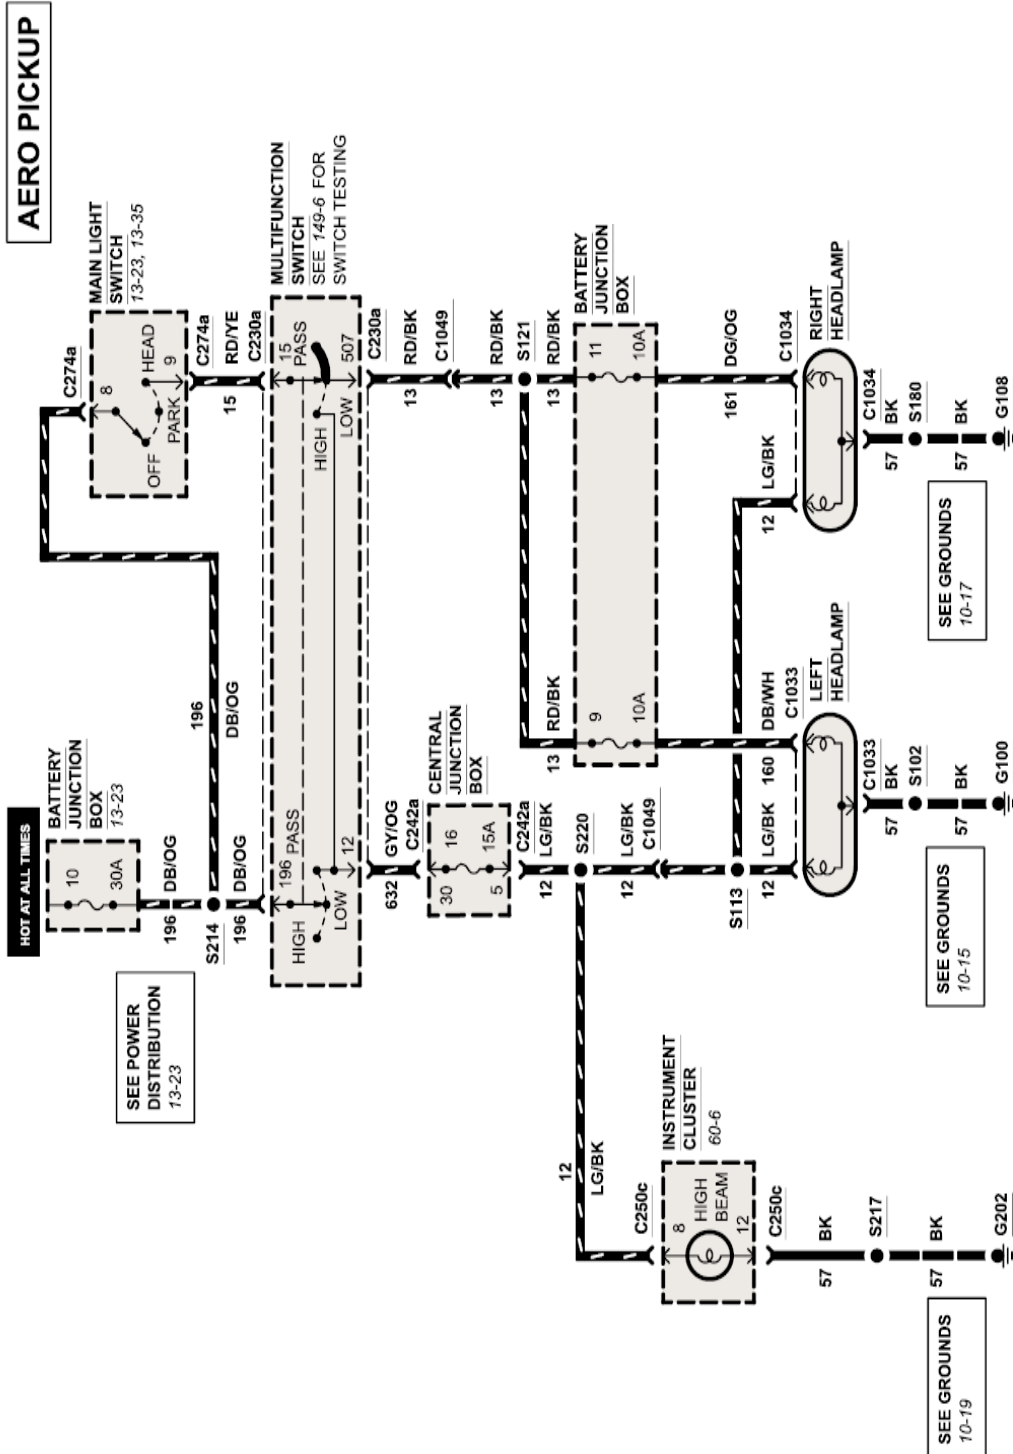

85-1 HEADLAMPS

2000 EXCURSION, SUPER DUTY SERIES F-250, F-350, F-450, F-550

For diagnostic information, refer to Section 417-01 of the Workshop Manual.

HOT AT ALL TIMES

SEE POWER DISTRIBUTION 13-3

EXCURSION

HEADLAMPS 85-2

2000 EXCURSION, SUPER DUTY SERIES F-250, F-350, F-450, F-550

85-3 HEADLAMPS

2000 EXCURSION, SUPER DUTY SERIES F-250, F-350, F-450, F-550