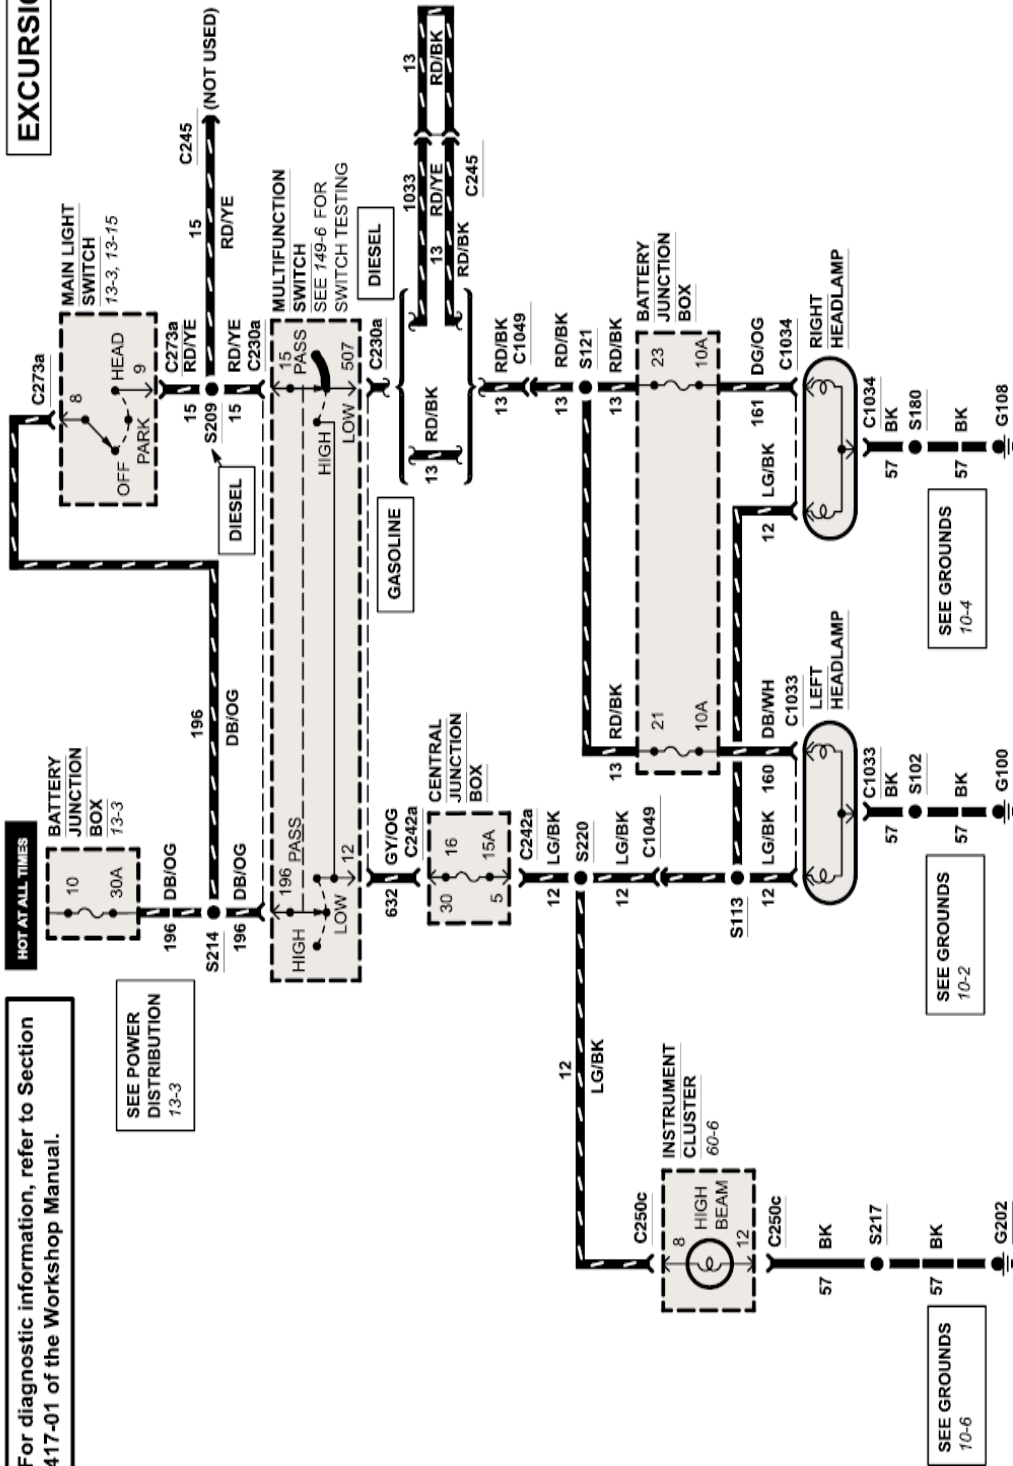

85-1 HEADLAMPS

2000 EXCURSION, SUPER DUTY SERIES F-250, F-350, F-450, F-550

For diagnostic information, refer to Section 417-01 of the Workshop Manual.

HOT AT ALL TIMES

SEE POWER DISTRIBUTION 13-3

EXCURSION

HEADLAMPS 85-2

2000 EXCURSION, SUPER DUTY SERIES F-250, F-350, F-450, F-550

85-3 HEADLAMPS

2000 EXCURSION, SUPER DUTY SERIES F-250, F-350, F-450, F-550